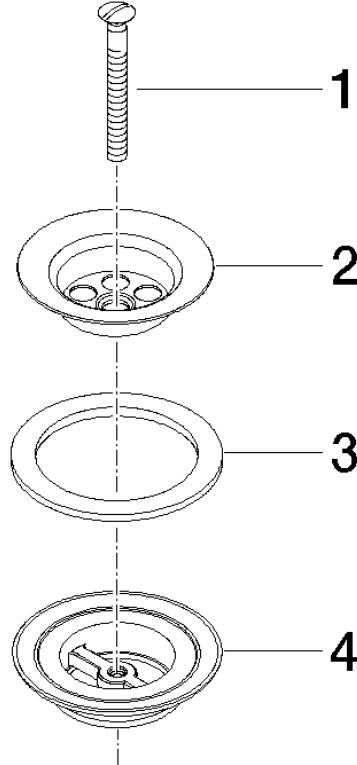

**Grated waste 1 1/4" - Champagne (22kt Gold)**

IMO

10 100 970

Fits: IMO, LULU, MADISON, MEM, TARA,  
CL.1, LISSÉ, VAIA, META, CYO

	Champagne (22kt Gold)	10 100 970-47
	Chrome	10 100 970-00
	Brushed Platinum	10 100 970-06
	Platinum	10 100 970-08
	Durabrand (23kt Gold)	10 100 970-09
	Dark Chrome	10 100 970-19
	Light Gold	10 100 970-26
	Brushed Light Gold	10 100 970-27
	Brushed Durabrand (23kt Gold)	10 100 970-28
	Brushed Bronze	10 100 970-42
	Brushed Champagne (22kt Gold)	10 100 970-46
	Brushed Chrome	10 100 970-93
	Brushed Dark Platinum	10 100 970-99

Grated waste 1 1/4" - Champagne (22kt Gold)

---

IMO

10 100 970

10 100 970

10 100 970

Parts for other finishes can be found here: [Chrome](#)

### Spare parts list

No.	Item Number	Name	Quantity used	Delivery time
1	09 30 30 115-47	screw	1	30
2	09 11 01 005-47	strainer	1	30
3	09 14 03 005 90	seal	1	60
4	09 11 01 007-07	pop-up waste	1	60